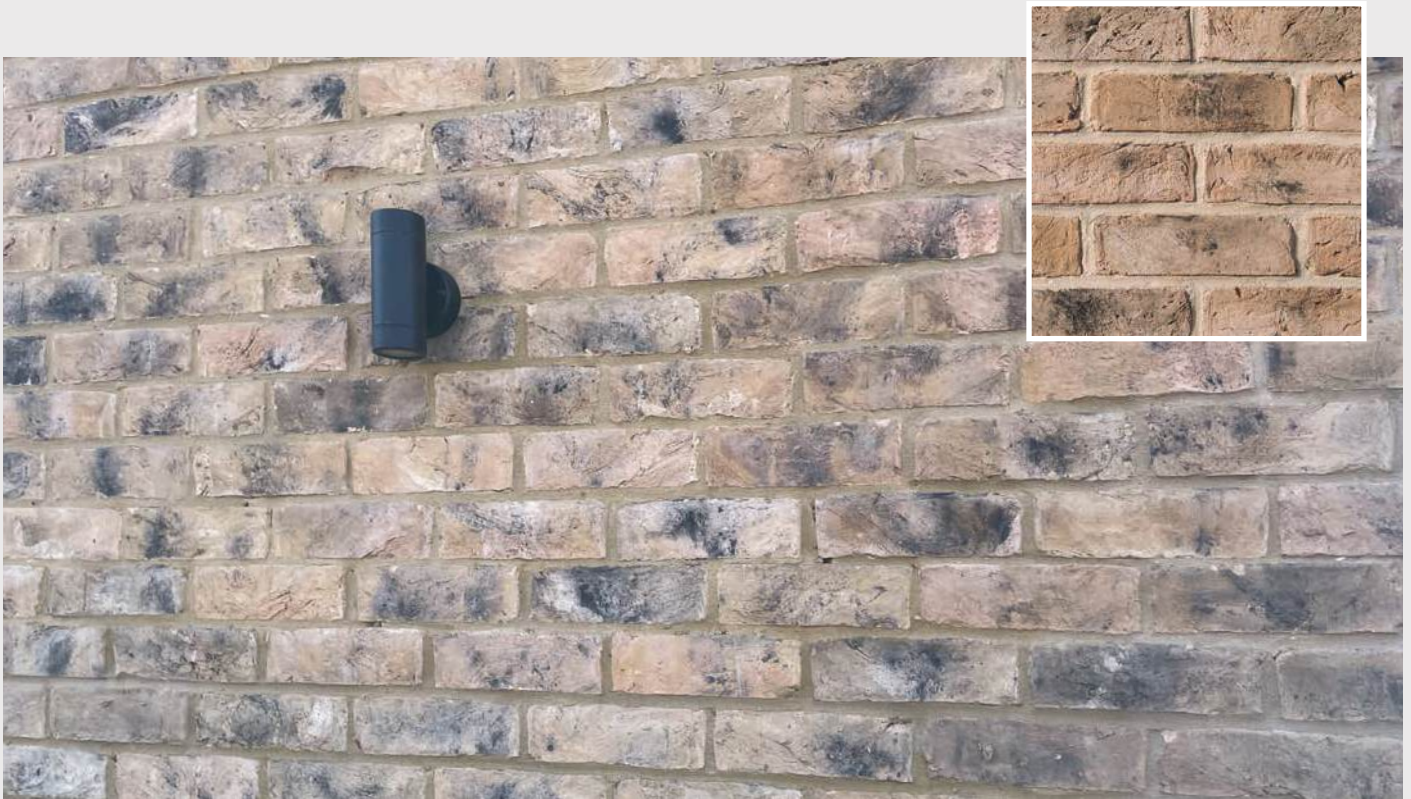

HANDMADE BRICKS & SLIPS

Potton Weathered Cream