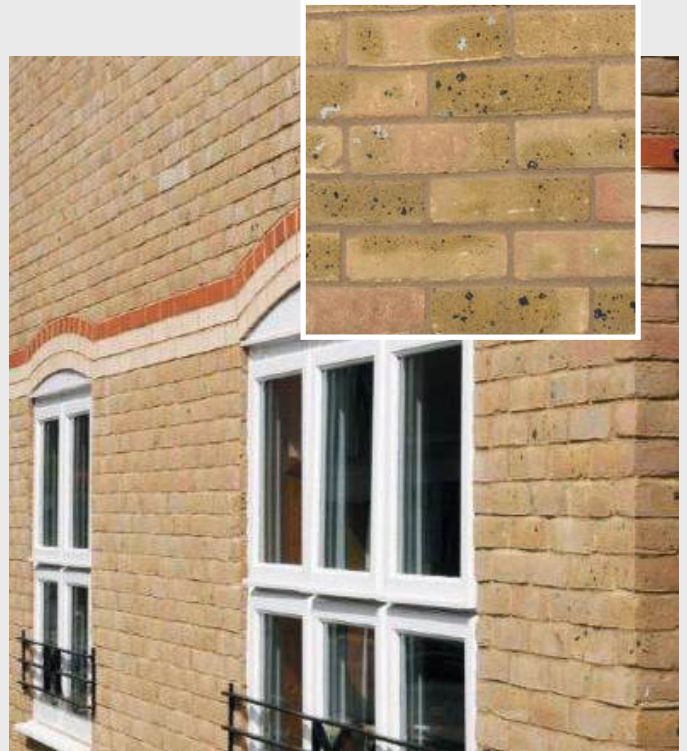

Wienerberger 65mm Smeed Dean Docklands
Yellow Multi