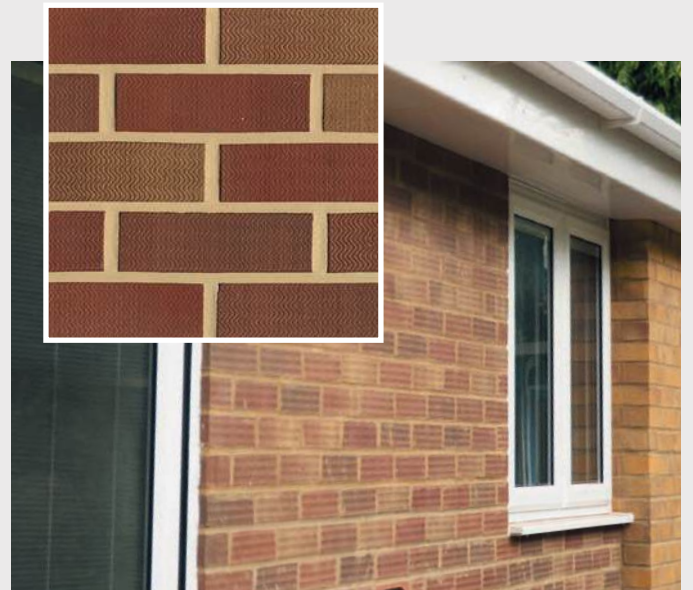

HANDMADE BRICKS & SLIPS

Potton Weathered Cream

Townhouse Blend

LBC Alternatives

Brodsworth Mixture

Ripley Rustic

Heather Sandfaced

Cottesmore Grey