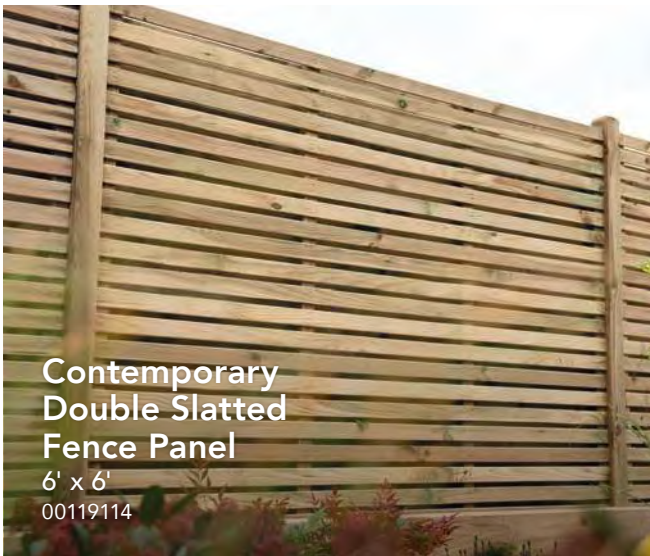

 Delivered by
our supplier

GARDEN STRUCTURES & PLANTERS

Apex Summerhouse

- Double Door
 - 6 Windows
- 12' x 8'
00120217

- ✓ Low maintenance
- ✓ 25 year anti-rot guarantee

Pent Shed

- Single Door
 - 1 Window
- 6' x 4'
00120223