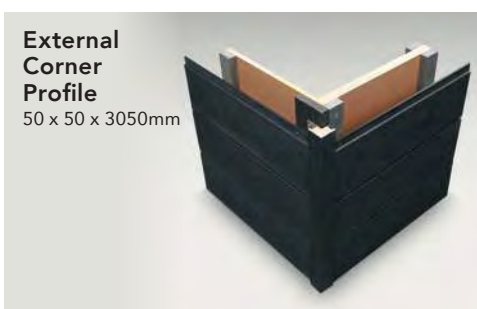

Plas-Pro Subframes

Cladding Accessories

WALLING

Walling

Secura Lite

Mortar-free for quick installation, Secura Lite is perfect for garden walling projects. Its tumbled finish brings a charming rustic appearance to your feature walls, and it comes in a combination of three block sizes, making it easy to create distinctive curved walls.