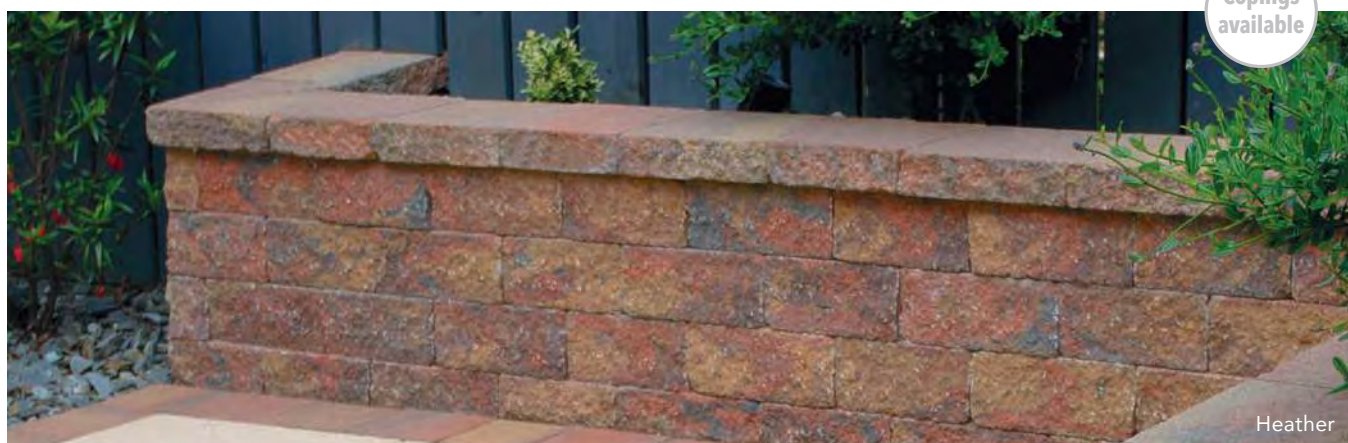

Garden Stone

This free-standing double-sided walling is perfect for creating beautiful feature walls that add structure, depth, and character to outdoor spaces. Each block has a textured surface enhancing the natural stone look with subtle variation.

Size: 300/260 x 180 x 120mm

Coverage: 23.52 lin m per pack

Quantity per pack: 84